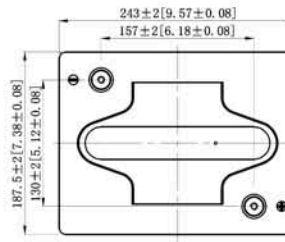

Battery Structure and Size

T11 Terminal

Unit: mm [inches]