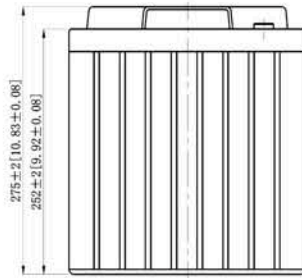

Battery Structure and Size

T11 Terminal

Unit: mm [inches]