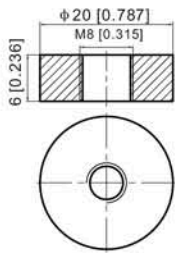

Battery Structure and Size

T11 Terminal

Unit: mm [inches]