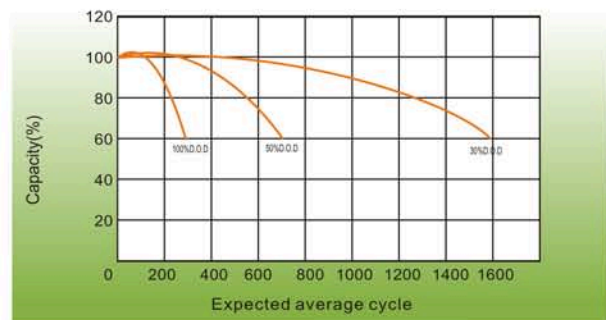

Performance Characteristics

Constant voltage charging characteristic (0.15CA, 25°C, 77°F)

Cycle life in relation to depth of discharge

Innovative Energies Ltd
 1 Heremai St, Auckland, New Zealand
 Ph: +64 9 8350700
 Email: info@innovative.co.nz
www.innovative.co.nz