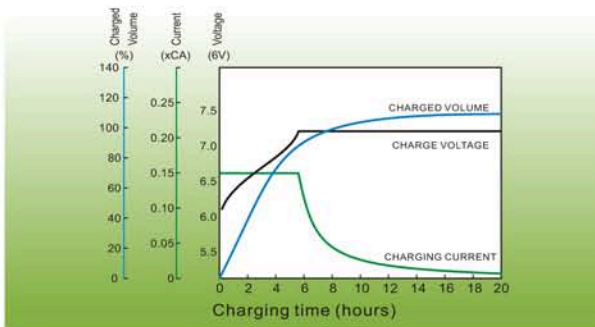

T11 Terminal

Unit: mm [inches]

Key Features & Benefits

- Maintenance-free sealed construction, spill proof — safe and reliable.
- Strength-enhanced ABS container and compressed plate groups — better vibration and impact resistant.
- Special Lead-Calcium grid design — better corrosion resistant, deep discharge performance, higher capacity and longer cycle life.
- High porosity AGM separator — high oxygen recombination rate to ensure minimum gassing.
- Brass insert terminals — superior conductivity and high rate discharge performance.
- Low internal resistance — high charge acceptance and quick recharge.
- Low self discharge — longer shelf life than conventional batteries.

Performance Characteristics

Constant voltage charging characteristic (0.15CA, 25°C, 77°F)

Cycle life in relation to depth of discharge

Innovative Energies Ltd
 1 Heremai St, Auckland, New Zealand
 Ph: +64 9 8350700
 Email: info@innovative.co.nz
www.innovative.co.nz